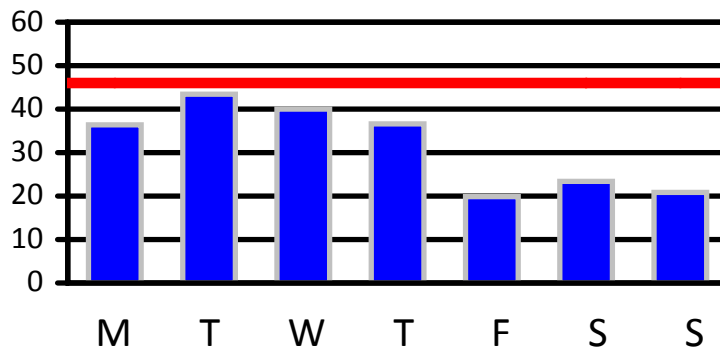

SAVING WATER

It's up to all of us

WAGGA'S WATER CONSUMPTION

1 Mar - 7 Mar 2010

LAST WEEK'S DAILY TARGET - 46 ML

DAILY AVERAGE CONSUMPTION - 31.5 ML

THIS WEEK'S DAILY TARGET - 38 ML